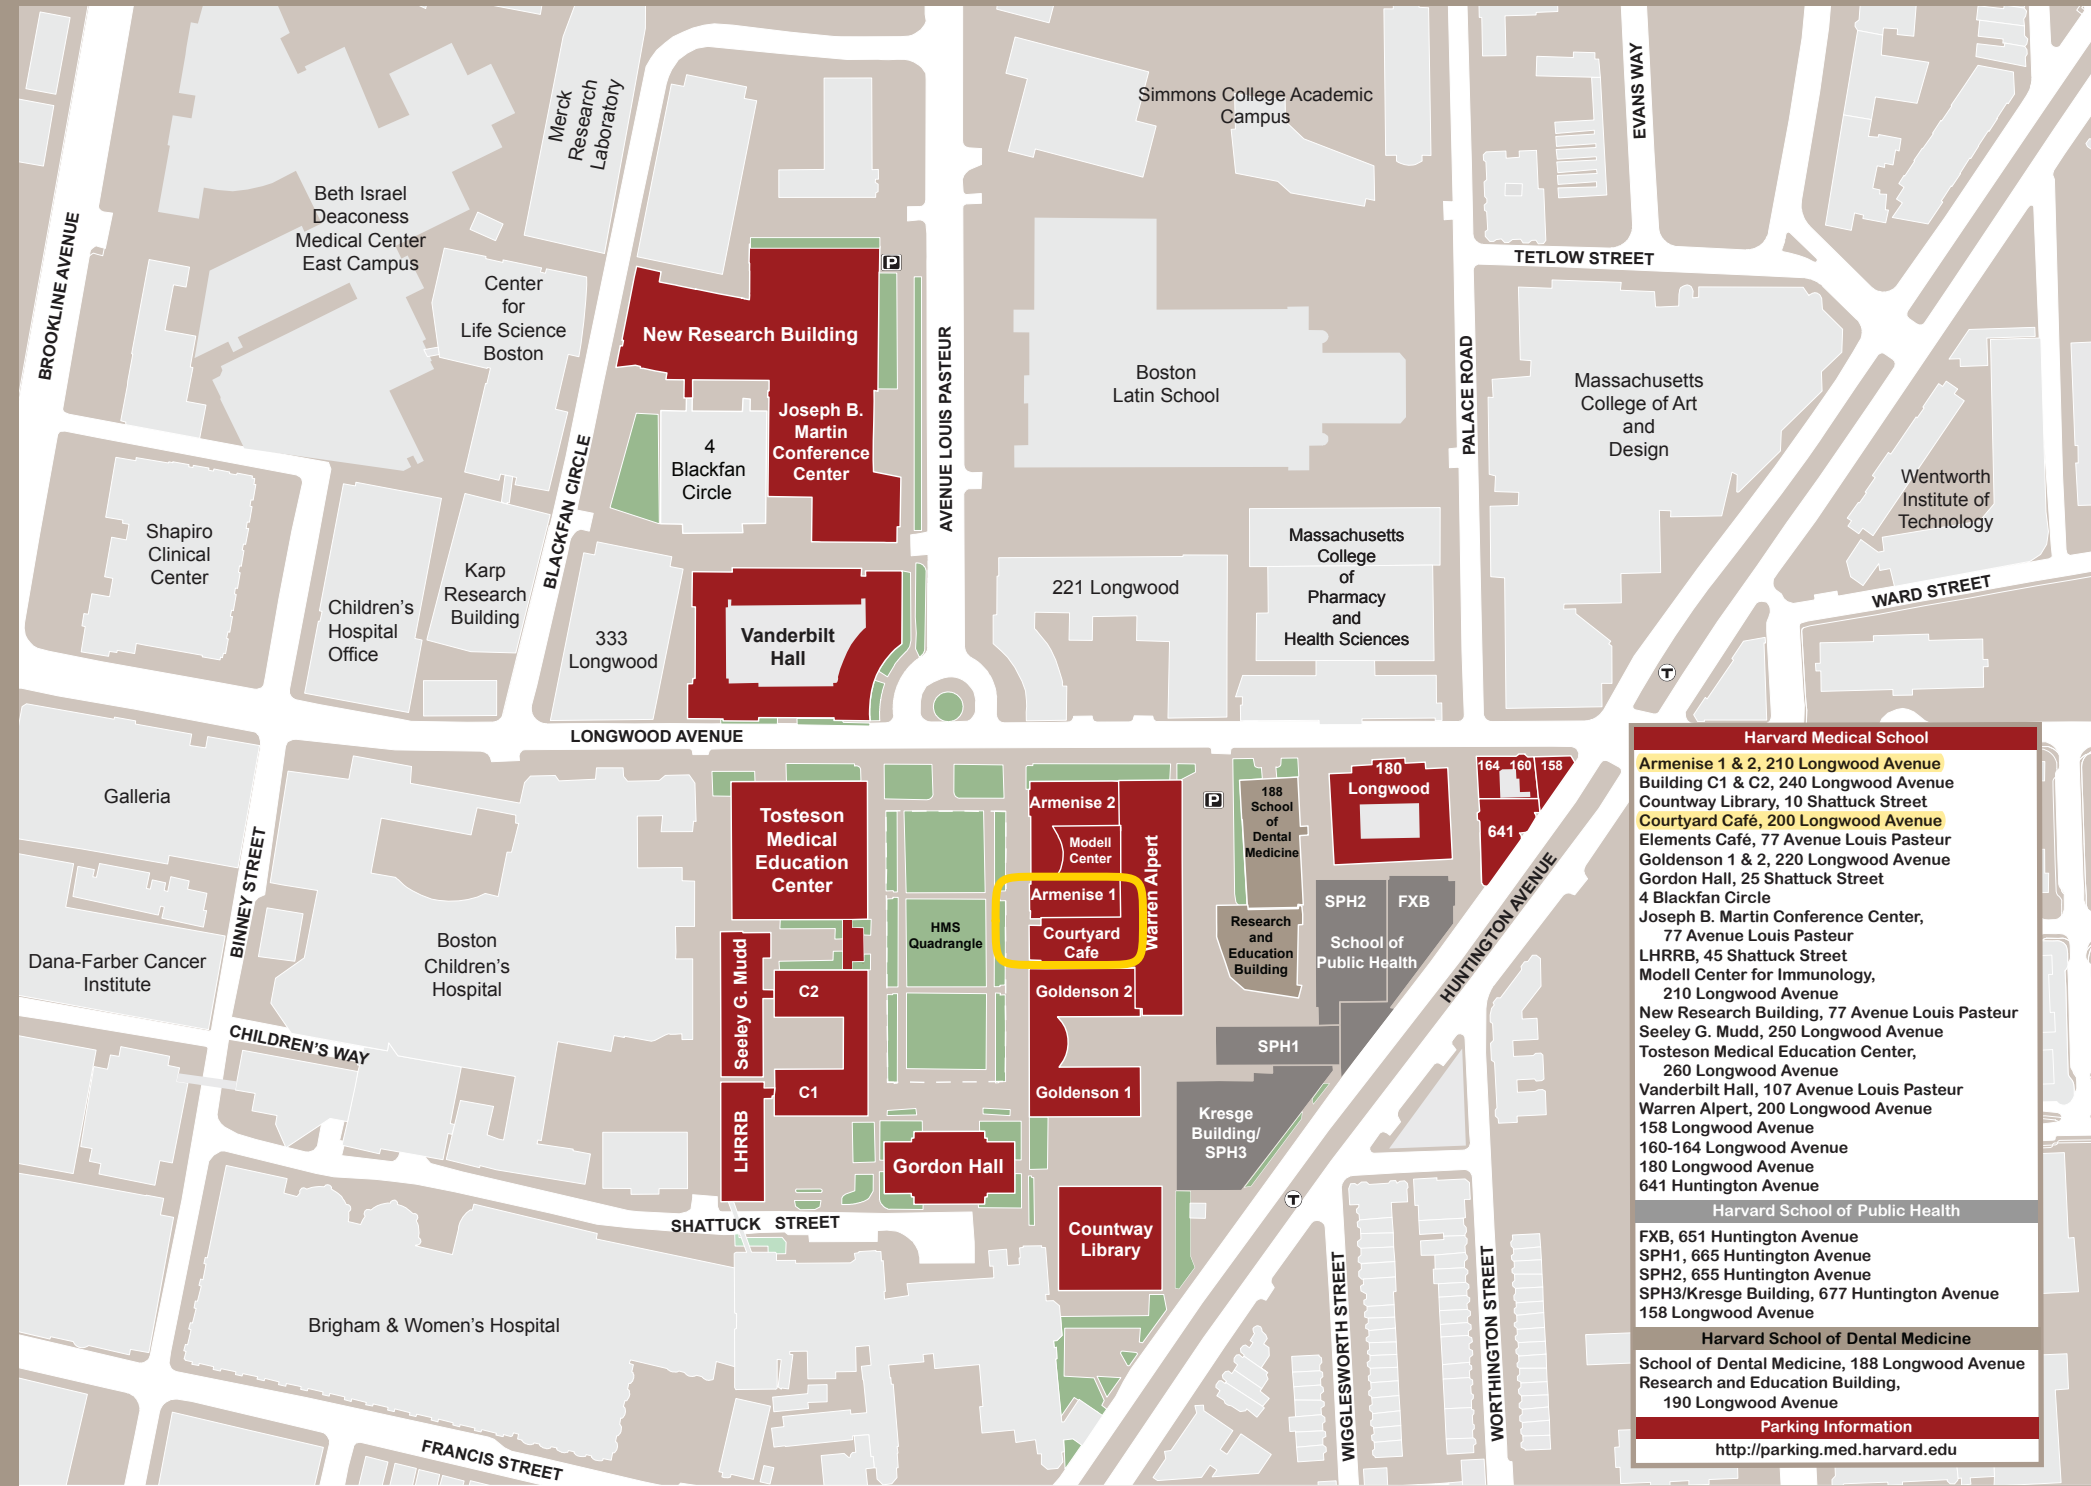

Harvard Longwood Campus

Harvard Medical School
<ul style="list-style-type: none"> Armenise 1 & 2, 210 Longwood Avenue Building C1 & C2, 240 Longwood Avenue Countyway Library, 10 Shattuck Street Courtyard Café, 200 Longwood Avenue Elements Café, 77 Avenue Louis Pasteur Goldenson 1 & 2, 220 Longwood Avenue Gordon Hall, 25 Shattuck Street 4 Blackfan Circle Joseph B. Martin Conference Center, 77 Avenue Louis Pasteur LHRRB, 45 Shattuck Street Modell Center for Immunology, 210 Longwood Avenue New Research Building, 77 Avenue Louis Pasteur Seeley G. Mudd, 250 Longwood Avenue Tostonon Medical Education Center, 260 Longwood Avenue Vanderbilt Hall, 107 Avenue Louis Pasteur Warren Alpert, 200 Longwood Avenue 158 Longwood Avenue 160-164 Longwood Avenue 180 Longwood Avenue 641 Huntington Avenue
Harvard School of Public Health
<ul style="list-style-type: none"> FXB, 651 Huntington Avenue SPH1, 665 Huntington Avenue SPH2, 655 Huntington Avenue SPH3/Kresge Building, 677 Huntington Avenue 158 Longwood Avenue
Harvard School of Dental Medicine
<ul style="list-style-type: none"> School of Dental Medicine, 188 Longwood Avenue Research and Education Building, 190 Longwood Avenue
Parking Information
http://parking.med.harvard.edu